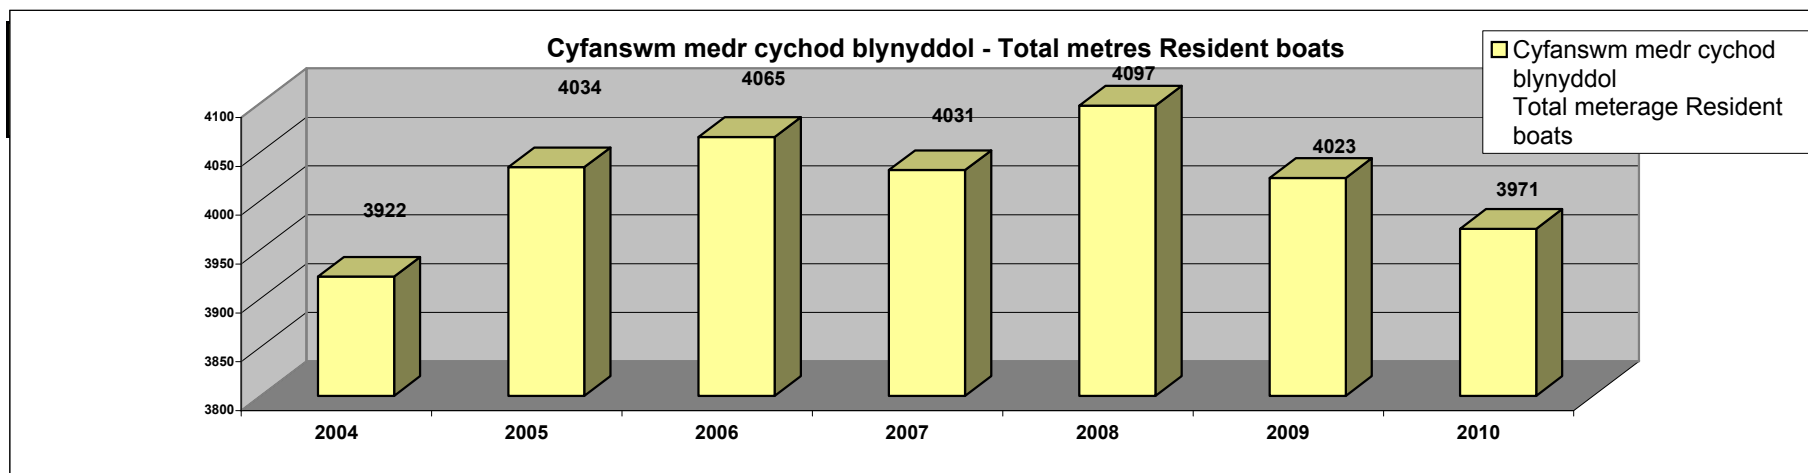

**Ystadegau *Hafan Pwllheli* - i Medi 2010**  
**Annual Statistics for *Hafan Pwllheli* - to September 2010**

Nifer o gychod ymwelwyr mewn blwyddyn - No. of visiting vessels per year

Cyfanswm metr cychod ymwelwyr - Total mts visiting vessels

Nifer o gychod ar yr rhestr diddordeb mewn angorfa - No. of vessels on the Expressions of Interest list

Cychod Hwyl/Pwer ar yr rhestr diddordeb mewn angorfa -  
No of Sail/Power vessels on the Expressions of Interest list