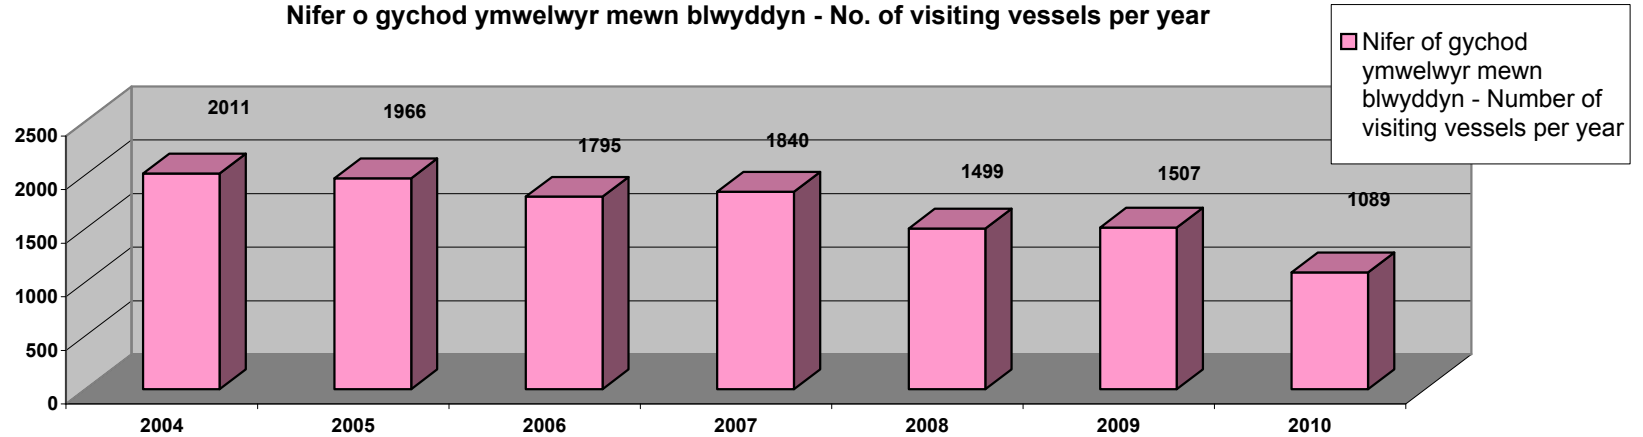

**Ystadegau *Hafan Pwllheli* - i Medi 2010**  
**Annual Statistics for *Hafan Pwllheli* - to September 2010**

Nifer o gychod ymwelwyr mewn blwyddyn - No. of visiting vessels per year

Cyfanswm metr cychod ymwelwyr - Total mts visiting vessels

Nifer o gychod ar yr rhestr diddordeb mewn angorfa - No. of vessels on the Expressions of Interest list

Cychod Hwyl/Pwer ar yr rhestr diddordeb mewn angorfa -  
No of Sail/Power vessels on the Expressions of Interest list