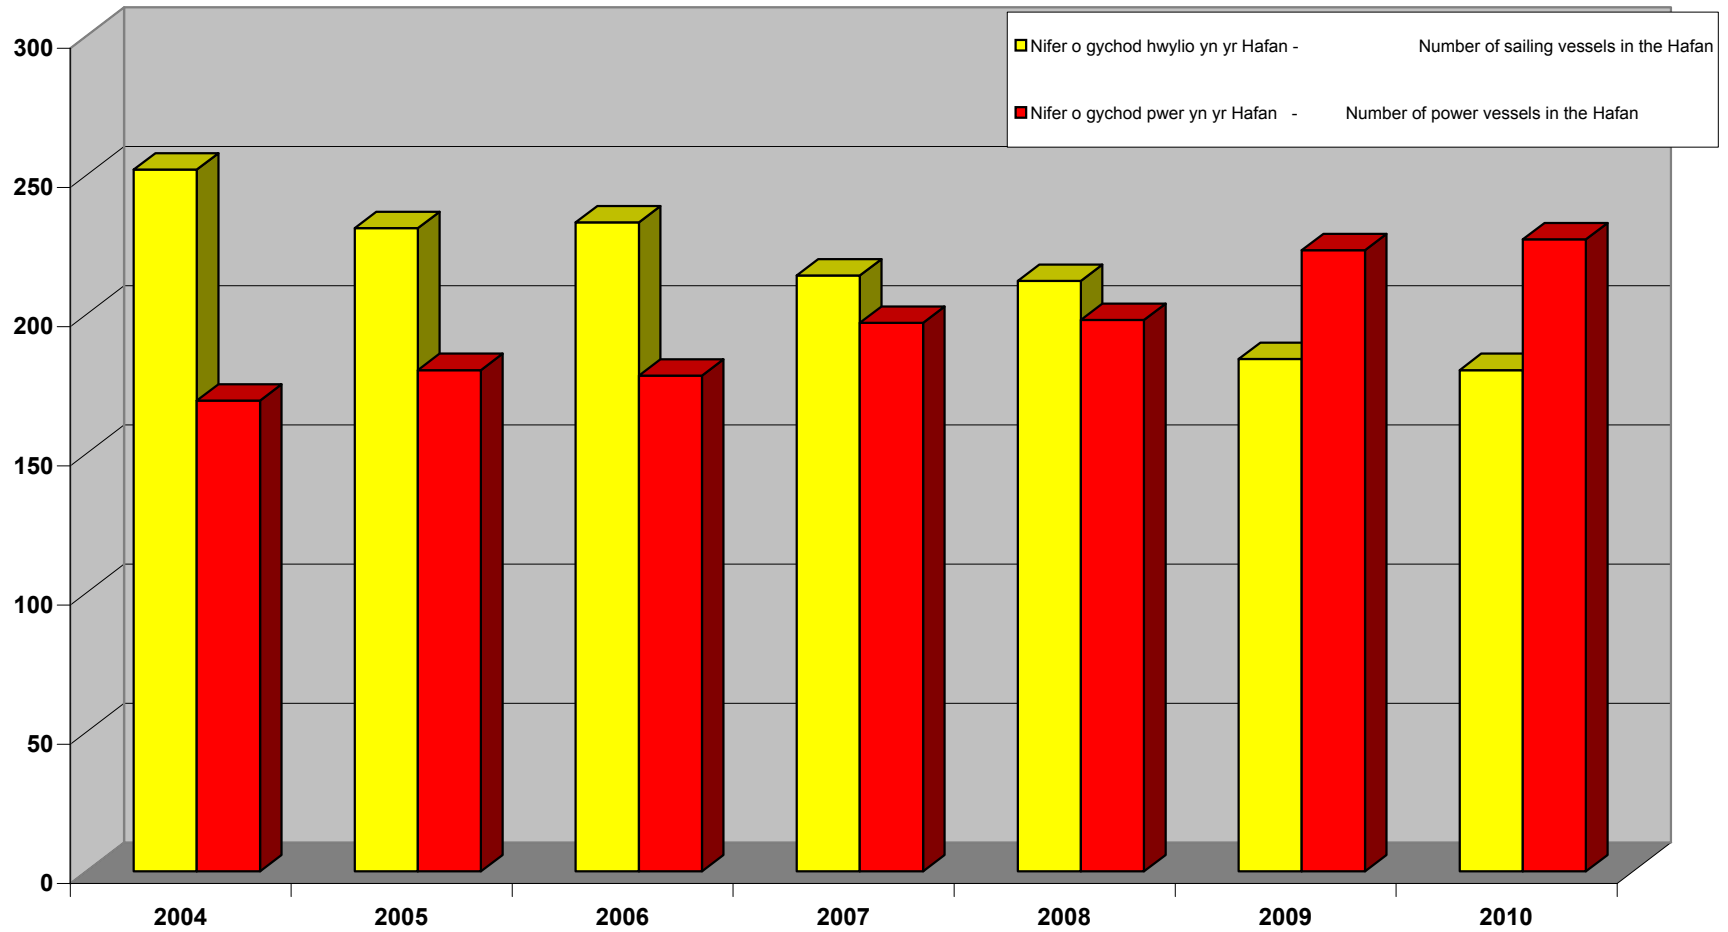

Nifer o gychod Hwyllo/Pwer yn yr Hafan - No. of sailing/power vessels in the Hafan