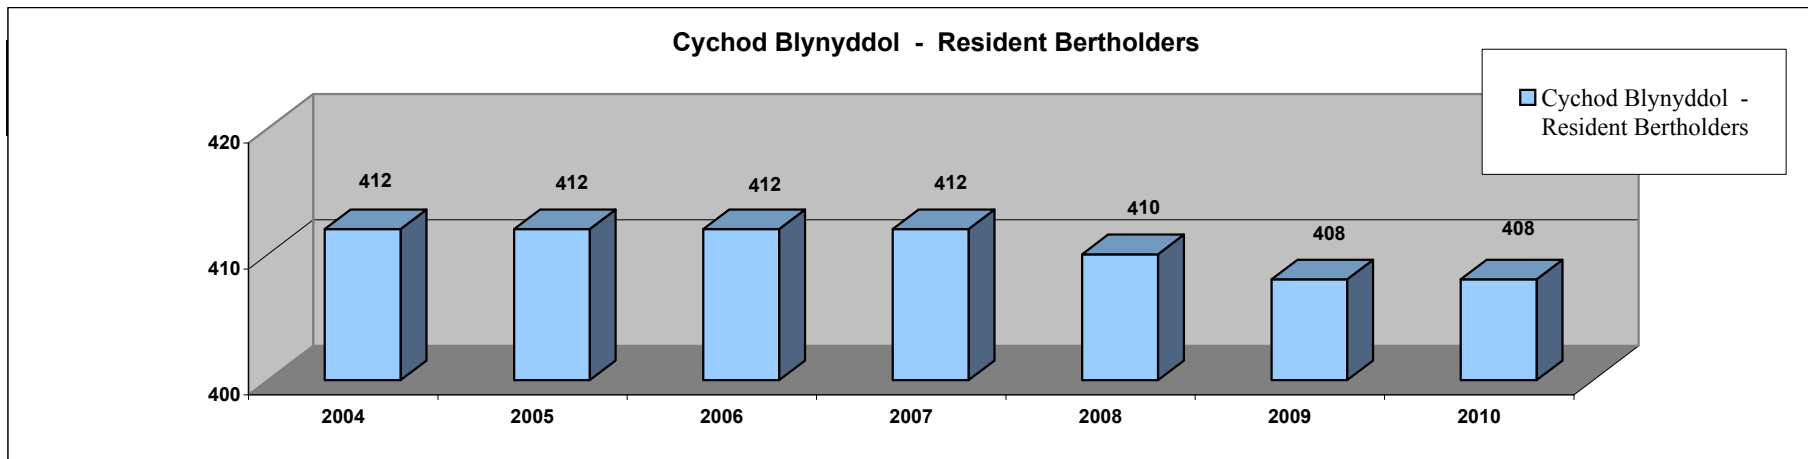

**Ystadegau *Hafan Pwllheli* - i Medi 2010**  
**Annual Statistics for *Hafan Pwllheli* - to September 2010**

Nifer o gychod ymwelwyr mewn blwyddyn - No. of visiting vessels per year

Cyfanswm metr cychod ymwelwyr - Total mts visiting vessels