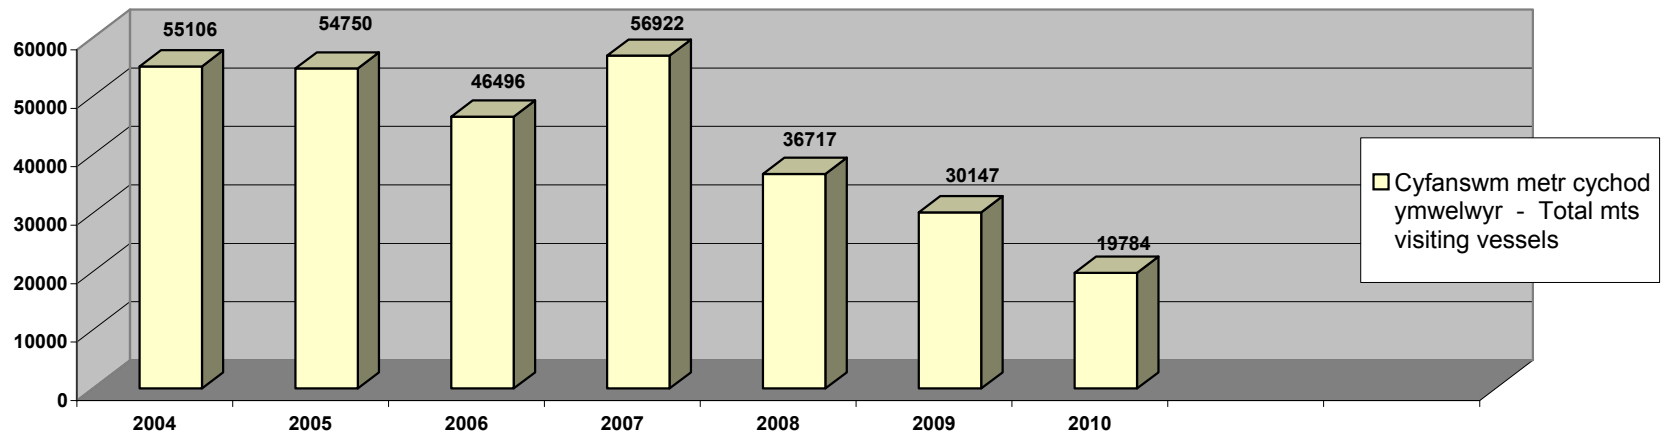

**Ystadegau *Hafan Pwllheli* - i Medi 2010**  
**Annual Statistics for *Hafan Pwllheli* - to September 2010**

Nifer o gychod ymwelwyr mewn blwyddyn - No. of visiting vessels per year

Cyfanswm metr cychod ymwelwyr - Total mts visiting vessels

Nifer o gychod ar yr rhestr diddordeb mewn angorfa - No. of vessels on the Expressions of Interest list

Cychod Hwyl/Pwer ar yr rhestr diddordeb mewn angorfa -  
No of Sail/Power vessels on the Expressions of Interest list