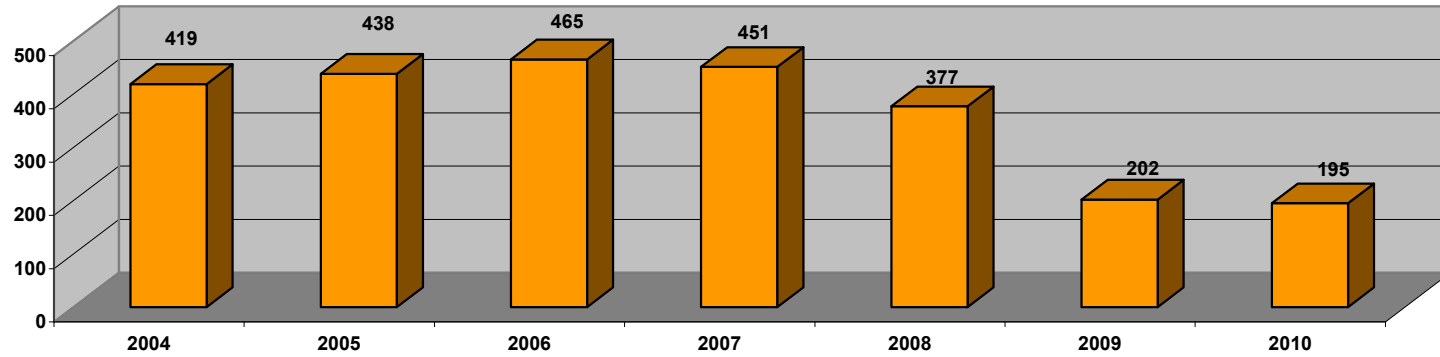

**Ystadegau *Hafan Pwllheli* - i Medi 2010**  
**Annual Statistics for *Hafan Pwllheli* - to September 2010**

Nifer o gychod ymwelwyr mewn blwyddyn - No. of visiting vessels per year

Cyfanswm metr cychod ymwelwyr - Total mts visiting vessels

Nifer o gychod ar yr rhestr diddordeb mewn angorfa - No. of vessels on the Expressions of Interest list

Cychod Hwyl/Pwer ar yr rhestr diddordeb mewn angorfa -  
No of Sail/Power vessels on the Expressions of Interest list